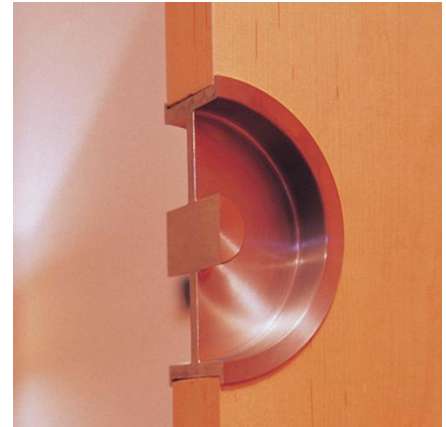

## GDSI-3250 Stainless Steel Sliding Door Handle

### Features

- Contemporary handle design that can be accessed from door front, back, or edge
- Requires adhesive for installation (such as 2-part epoxy, not supplied)

### Material

- Stainless steel 304, satin finish

Part No.	A	C
GDSI-3250-12	16	12
GDSI-3250-35	39	35
GDSI-3250-45	49	45
GDSI-3250-50	54	50