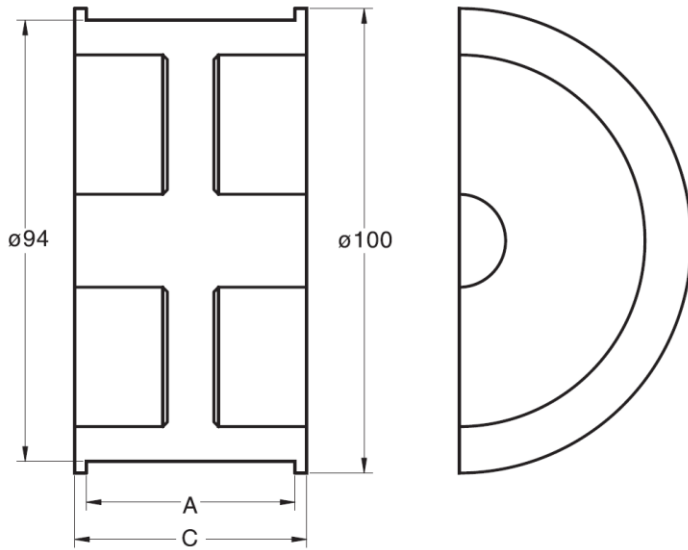

## GDSI-3250 Stainless Steel Sliding Door Handle

### Features

- Contemporary handle design that can be accessed from door front, back, or edge
- Requires adhesive for installation (such as 2-part epoxy, not supplied)

### Material

- Stainless steel 304, satin finish

Part No.	A	C
GDSI-3250-12	16	12
GDSI-3250-35	39	35
GDSI-3250-45	49	45
GDSI-3250-50	54	50